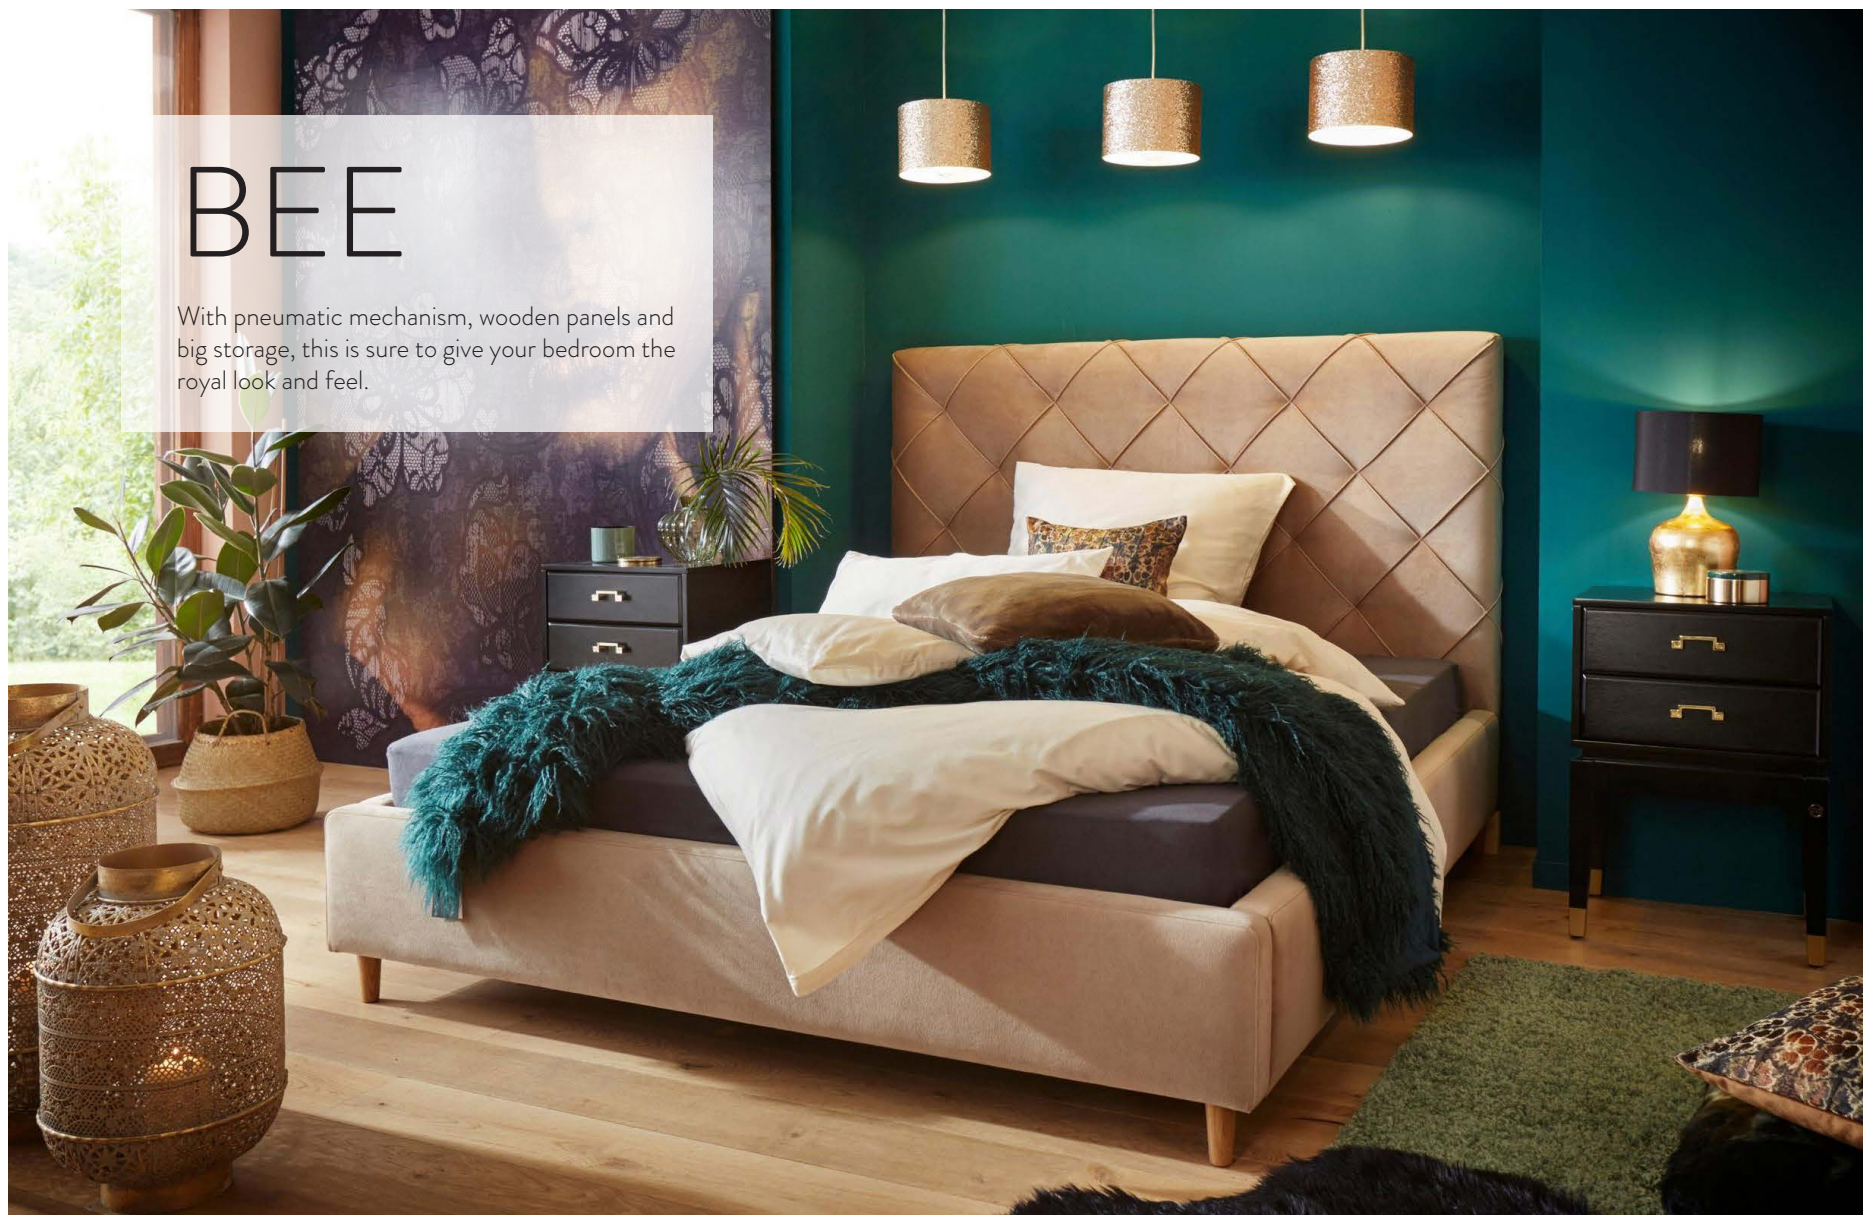

BEE

With pneumatic mechanism, wooden panels and big storage, this is sure to give your bedroom the royal look and feel.

Double bed

Double bed
Art. No.: 15255
H131 x D210 x W153cm
Sleeping dimensions:
190 x140 cm

King bed
Art. No.: 15320
H131 x D221 x W174cm
Sleeping dimensions:
200 x160 cm

Superking bed
Art. No.: 15321
H131 x D221 x W198cm
Sleeping dimensions:
200 x180 cm

Fabric

Storage box
(optional)

15276
Natural oak
H-100