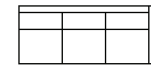

2,5 seater  
without arms  
Art. No.: 12651  
H87 x D86 x W154cm

2,5 seater  
with 1 arm (L)  
Art. No.: 12652  
H87 x D86 x W170cm

2,5 seater  
with 1 arm (R)  
Art. No.: 12653  
H87 x D86 x W170cm

2,5 seater  
Art. No.: 12654  
H87 x D86 x W186cm

2,5 seater round  
Art. No.: 14029  
H87 x D93 x W202cm

3 seater  
without arms  
Art. No.: 12894  
H87 x D86 x W186cm

3 seater  
with 1 arm (L)  
Art. No.: 11707  
H87 x D86 x W201cm

3 seater  
with 1 arm (R)  
Art. No.: 11708  
H87 x D86 x W201cm