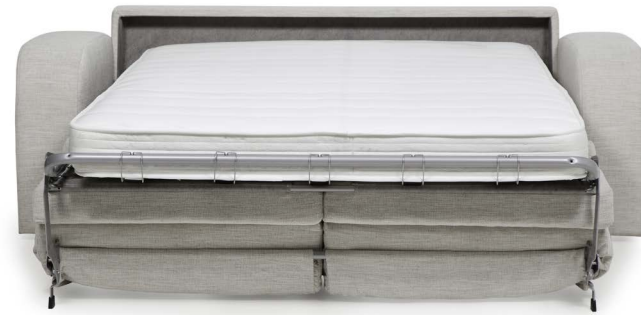

ELBEKO

Compact and highly convenient sofa bed unfolded in a single motion with a luxury of a comfort bed with a 14cm mattress. A self-supporting mechanism with a base frame allows a knock-down upholstery to supply action separately from the upholstered parts.

SOFAS FOR EVERY HOME

2 seater

ELBEKO

2 seater

Chaiselongue

2 seater small bedsofa
 Art. No.: 16251
 A-H85 x D100 x W177cm
 B-H85 x D100 x W187cm
 C-H85 x D100 x W162cm
 Sleeping dimensions:
 200 x120 cm

2 seater bedsofa
 Art. No.: 13571
 A-H85 x D100 x W197cm
 B-H85 x D100 x W207cm
 C-H85 x D100 x W182cm
 Sleeping dimensions:
 200 x140 cm

Arm A - 16cm

Arm B - 21cm

Arm C - 9cm

Fabric

Sleeping

ELBEKO