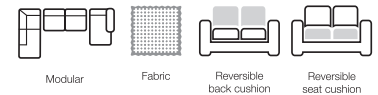

1 seater without arms Art. No.: 12997 H87 x D86 x W63cm	1 seater with 1 arm (L) Art. No.: 16206 H82 x D86 x W78cm	1 seater with 1 arm (R) Art. No.: 16209 H82 x D86 x W78cm	1 seater Art. No.: 16201 H82 x D86 x W94cm	2 seater without arms Art. No.: 16204 H87 x D86 x W124cm	2 seater with 1 arm (L) Art. No.: 16207 H87 x D86 x W139cm	2 seater with 1 arm (R) Art. No.: 16210 H87 x D86 x W139cm	2 seater Art. No.: 16202 H87 x D86 x W155cm	2,5 seater without arms Art. No.: 12842 H87 x D86 x W155cm	2,5 seater with 1 arm (L) Art. No.: 12838 H87 x D86 x W171cm	2,5 seater with 1 arm (R) Art. No.: 12839 H87 x D86 x W171cm	2,5 seater Art. No.: 12964 H87 x D86 x W182cm

3 seater without arms Art. No.: 11613 H87 x D86 x W186cm	3 seater with 1 arm (L) Art. No.: 16208 H87 x D86 x W201cm	3 seater with 1 arm (R) Art. No.: 16211 H87 x D86 x W201cm	3 seater Art. No.: 16203 H87 x D86 x W217cm	3 seater without arms with 2 sitting cushions Art. No.: 14285 H87 x D86 x W186cm	3 seater with 1 arm (L) with 2 sitting cushions Art. No.: 14283 H87 x D86 x W201cm	3 seater with 1 arm (R) with 2 sitting cushions Art. No.: 14284 H87 x D86 x W201cm	3 seater with 2 sitting cushions Art. No.: 14078 H87 x D86 x W217cm	Open end (L) Art. No.: 16213 H87 x D86 x W127cm	Open end (R) Art. No.: 16214 H87 x D86 x W127cm	Corner 90 Art. No.: 16205 H87 x D92 x W92cm