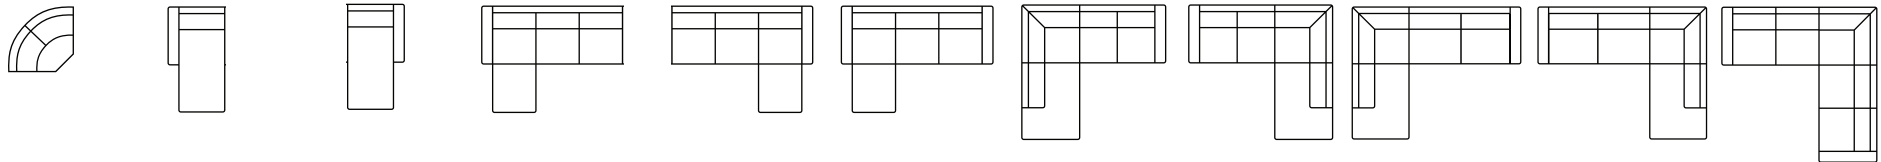

# FOCUS

Compact and modern modular system with options throughout. Make it, personalise it!

SOFAS FOR EVERY HOME

2 seater

3 seater

2 seater + corner 90 +  
3 seater

Open Corner

FOCUS

Chaiselongue

Chaiselongue + 2 seater + corner 90 + 3 seater

1 seater without arms Art. No.: 12997 H87 x D86 x W63cm	1 seater with 1 arm (L) Art. No.: 16206 H82 x D86 x W78cm	1 seater with 1 arm (R) Art. No.: 16209 H82 x D86 x W78cm	1 seater Art. No.: 16201 H82 x D86 x W94cm	2 seater without arms Art. No.: 16204 H87 x D86 x W124cm	2 seater with 1 arm (L) Art. No.: 16207 H87 x D86 x W139cm	2 seater with 1 arm (R) Art. No.: 16210 H87 x D86 x W139cm	2 seater Art. No.: 16202 H87 x D86 x W155cm	2,5 seater without arms Art. No.: 12842 H87 x D86 x W155cm	2,5 seater with 1 arm (L) Art. No.: 12838 H87 x D86 x W171cm	2,5 seater with 1 arm (R) Art. No.: 12839 H87 x D86 x W171cm	2,5 seater Art. No.: 12964 H87 x D86 x W182cm
--	--	--	--	---	---	---	---	---	---	---	---

3 seater without arms Art. No.: 11613 H87 x D86 x W186cm	3 seater with 1 arm (L) Art. No.: 16208 H87 x D86 x W201cm	3 seater with 1 arm (R) Art. No.: 16211 H87 x D86 x W201cm	3 seater Art. No.: 16203 H87 x D86 x W217cm	3 seater without arms with 2 sitting cushions Art. No.: 14285 H87 x D86 x W186cm	3 seater with 1 arm (L) with 2 sitting cushions Art. No.: 14283 H87 x D86 x W201cm	3 seater with 1 arm (R) with 2 sitting cushions Art. No.: 14284 H87 x D86 x W201cm	3 seater with 2 sitting cushions Art. No.: 14078 H87 x D86 x W217cm	Open end (L) Art. No.: 16213 H87 x D86 x W127cm	Open end (R) Art. No.: 16214 H87 x D86 x W127cm	Corner 90 Art. No.: 16205 H87 x D92 x W92cm
---	---	---	---	---	---	---	--	---	---	---