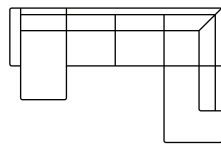

U Shape

2 seater
Art. No.: 14469
H84 x D95 x W189cm

2,5 seater
Art. No.: 13782
H84 x D95 x W214cm

Chaiselongue (L)
Art. No.: 13742
H84 x D160 x W294cm

Chaiselongue (R)
Art. No.: 13743
H84 x D160 x W294cm

Open corner (L)
Art. No.: 13780
H84 x D235 x W283cm

Open corner (R)
Art. No.: 13781
H84 x D235 x W283cm

2,5 seater

U shape (L)
Art. No.: 13545
H84 x D235 x W363cm

U shape (R)
Art. No.: 13546
H84 x D235 x W363cm

Footstool
Art. No.: 14447
H48 x D64 x W100cm

1452
Metal
triangle
H-150