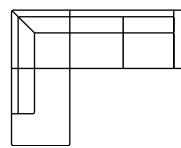

U Shape

2 seater
Art. No.: 14469
H84 x D95 x W189cm

2,5 seater
Art. No.: 13782
H84 x D95 x W214cm

Chaiselongue (L)
Art. No.: 13742
H84 x D160 x W294cm

Chaiselongue (R)
Art. No.: 13743
H84 x D160 x W294cm

Open corner (L)
Art. No.: 13780
H84 x D235 x W283cm

Open corner (R)
Art. No.: 13781
H84 x D235 x W283cm

2,5 seater

U shape (L)
Art. No.: 13545
H84 x D235 x W363cm

U shape (R)
Art. No.: 13546
H84 x D235 x W363cm

Footstool
Art. No.: 14447
H48 x D64 x W100cm

1452
Metal
triangle
H-150