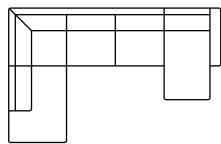

U Shape

2 seater
Art. No.: 14469
H84 x D95 x W189cm

2,5 seater
Art. No.: 13782
H84 x D95 x W214cm

Chaiselongue (L)
Art. No.: 13742
H84 x D160 x W294cm

Chaiselongue (R)
Art. No.: 13743
H84 x D160 x W294cm

Open corner (L)
Art. No.: 13780
H84 x D235 x W283cm

Open corner (R)
Art. No.: 13781
H84 x D235 x W283cm

2,5 seater

U shape (L)
Art. No.: 13545
H84 x D235 x W363cm

U shape (R)
Art. No.: 13546
H84 x D235 x W363cm

Footstool
Art. No.: 14447
H48 x D64 x W100cm

1452
Metal
triangle
H-150