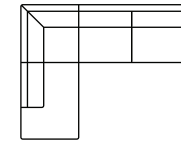

Chaiselongue with 2 arms
Art. No.: 15924
H84 x D183 x W125cm

Small chaiselongue with 2,5 seater (L)
Art. No.: 16253
H84 x D171 x W290cm

Small chaiselongue with 2,5 seater (R)
Art. No.: 16254
H84 x D171 x W290cm

Chaiselongue with 3 seater (L)
Art. No.: 14993
H84 x D183 x W333cm

Chaiselongue with 3 seater (R)
Art. No.: 14994
H84 x D183 x W333cm

Chaiselongue with 3 seater

Open corner with 2,5 seater (L)
Art. No.: 16626
H84 x D288 x W231cm