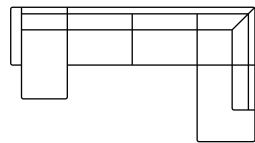

Chaiselongue
with 3 seater (R)
Art. No.: 14396
H88 x D152 x W278cm

XL chaiselongue
with 3 seater (L)
Art. No.: 14586
H88 x D152 x W294cm

XL chaiselongue
with 3 seater (R)
Art. No.: 14587
H88 x D152 x W294cm

Open corner
with 3 seater (L)
Art. No.: 14324
H88 x D202 x W278cm

Open corner
with 3 seater (R)
Art. No.: 14325
H88 x D202 x W278cm

2 seater +
corner 90 + 2 seater*
Art. No.: 14401
H88 x D242 x W242cm

2 seater + corner 90 +
3 seater
Art. No.: 14402
H88 x D242 x W278cm

3 seater + corner 90 +
2 seater
Art. No.: 14403
H88 x D242 x W278cm

3 seater +
corner 90 +
3 seater*
Art. No.: 14404
H88 x D278 x W278cm

U shape
with 3 seater (R)
Art. No.: 14397
H88 x D202 x W349cm

U shape
with 3 seater (R)
Art. No.: 14398
H88 x D202 x W349cm