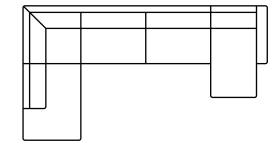

Chaiselongue
with 3 seater (R)
Art. No.: 14396
H88 x D152 x W278cm

XL chaiselongue
with 3 seater (L)
Art. No.: 14586
H88 x D152 x W294cm

XL chaiselongue
with 3 seater (R)
Art. No.: 14587
H88 x D152 x W294cm

Open corner
with 3 seater (L)
Art. No.: 14324
H88 x D202 x W278cm

Open corner
with 3 seater (R)
Art. No.: 14325
H88 x D202 x W278cm

2 seater +
corner 90 + 2 seater*
Art. No.: 14401
H88 x D242 x W242cm

2 seater + corner 90 +
3 seater
Art. No.: 14402
H88 x D242 x W278cm

3 seater + corner 90 +
2 seater
Art. No.: 14403
H88 x D242 x W278cm

3 seater +
corner 90 +
3 seater*
Art. No.: 14404
H88 x D278 x W278cm

U shape
with 3 seater (R)
Art. No.: 14397
H88 x D202 x W349cm

U shape
with 3 seater (R)
Art. No.: 14398
H88 x D202 x W349cm

U corner (L)
Art.No.:14399
H88 x D242 x W349cm

U corner (R)
Art.No.:14400
H88 x D242 x W349cm

Cosy corner
with 3 seater (L)
Art. No.: 14866
H88 x D161 x W333cm

Cosy corner
with 3 seater (R)
Art. No.: 14867
H88 x D161 x W333cm