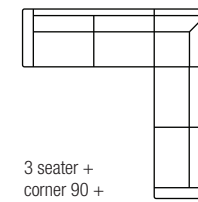

Chaiselongue
with 3 seater (R)
Art. No.: 14396
H88 x D152 x W278cm

XL chaiselongue
with 3 seater (L)
Art. No.: 14586
H88 x D152 x W294cm

XL chaiselongue
with 3 seater (R)
Art. No.: 14587
H88 x D152 x W294cm

Open corner
with 3 seater (L)
Art. No.: 14324
H88 x D202 x W278cm

Open corner
with 3 seater (R)
Art. No.: 14325
H88 x D202 x W278cm

2 seater +
corner 90 + 2 seater*
Art. No.: 14401
H88 x D242 x W242cm

2 seater + corner 90 +
3 seater
Art. No.: 14402
H88 x D242 x W278cm

3 seater + corner 90 +
2 seater
Art. No.: 14403
H88 x D242 x W278cm

3 seater +
corner 90 +
3 seater*
Art. No.: 14404
H88 x D278 x W278cm

U shape
with 3 seater (R)
Art. No.: 14397
H88 x D202 x W349cm

U shape
with 3 seater (R)
Art. No.: 14398
H88 x D202 x W349cm

U corner (L)
Art.No.:14399
H88 x D242 x W349cm

U corner (R)
Art.No.:14400
H88 x D242 x W349cm

Cosy corner
with 3 seater (L)
Art. No.: 14866
H88 x D161 x W333cm

Cosy corner
with 3 seater (R)
Art. No.: 14867
H88 x D161 x W333cm