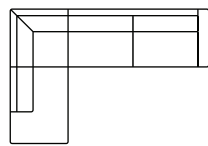

3 seater + cosy corner

PARIS

3 seater

U Corner

PARIS

1 seater
Art. No.: 14393
H88 x D90 x W103cm

2 seater
Art. No.: 14394
H88 x D90 x W170cm

3 seater
Art. No.: 14382
H88 x D90 x W206cm

3 seater round
Art. No.: 14886
H88 x D105 x W245cm

Chaiselongue
with 2 seater (L)
Art. No.: 14584
H88 x D152 x W242cm

Chaiselongue
with 2 seater (R)
Art. No.: 14585
H88 x D152 x W242cm

Chaiselongue
with 3 seater (L)
Art. No.: 14395
H88 x D152 x W278cm

Chaiselongue
with 3 seater (R)
Art. No.: 14396
H88 x D152 x W278cm

XL chaiselongue
with 3 seater (L)
Art. No.: 14586
H88 x D152 x W294cm

XL chaiselongue
with 3 seater (R)
Art. No.: 14587
H88 x D152 x W294cm

Open corner
with 3 seater (L)
Art. No.: 14324
H88 x D202 x W278cm

Open corner
with 3 seater (R)
Art. No.: 14325
H88 x D202 x W278cm

2 seater +
corner 90 + 2 seater*
Art. No.: 14401
H88 x D242 x W242cm

2 seater + corner 90 +
3 seater
Art. No.: 14402
H88 x D242 x W278cm