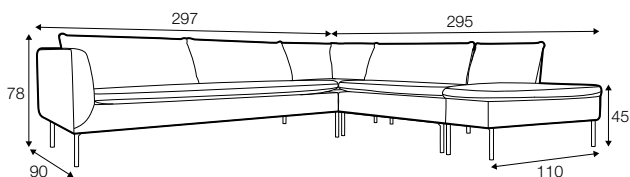

COVERS

fixed

SPECIAL

modular system

corner - footstool high
available only
in standard comfort

footstool 90x64

2 seater

3 seater

set 1 right / or left

3 seater left / or right + corner open end right / or left
+ 1 seat element without armrests + corner - footstool high

set 2 right / or left

3 seater left / or right + corner - footstool high
+ 1 seat element right / or left

set 3 right / or left

3 seater left / or right + corner 90 + 1 seat element without
armrests + corner open end right / or left

set 4 right / or left

3 seater left / or right + divan right / or left

set 5 right / or left

corner 90°

corner open end
right / or left

divan right/ or left

extra dimensions

depth of sofa seat

accessories

headrest L-80

headrest L-100