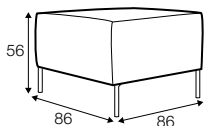

COVERS

fixed

SPECIAL

modular system

corner - footstool high
available only
in standard comfort

footstool 90x64

2 seater

3 seater

set 1 right / or left

3 seater left / or right + corner open end right / or left
+ 1 seat element without armrests + corner - footstool high

set 2 right / or left

3 seater left / or right + corner - footstool high
+ 1 seat element right / or left

set 3 right / or left

3 seater left / or right + corner 90 + 1 seat element without
armrests + corner open end right / or left

set 4 right / or left

3 seater left / or right + divan right / or left

set 5 right / or left

corner 90°

corner open end
right / or left

divan right/ or left

extra dimensions

depth of sofa seat

accessories

headrest L-80

headrest L-100