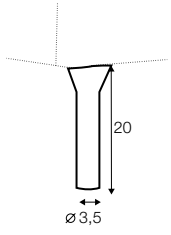

legs

---

no. 188
wood