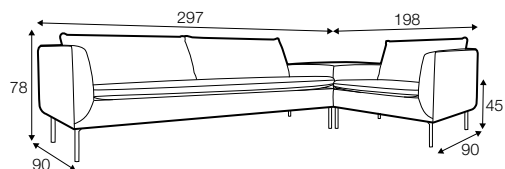

COVERS

fixed

SPECIAL

modular system

corner - footstool high
available only
in standard comfort

footstool 90x64

2 seater

3 seater

set 1 right / or left

3 seater left / or right + corner open end right / or left
+ 1 seat element without armrests + corner - footstool high

set 2 right / or left

3 seater left / or right + corner - footstool high
+ 1 seat element right / or left

set 3 right / or left

3 seater left / or right + corner 90 + 1 seat element without
armrests + corner open end right / or left

set 4 right / or left

3 seater left / or right + divan right / or left

set 5 right / or left

corner 90°

corner open end
right / or left

divan right/ or left

extra dimensions

depth of sofa seat

accessories

headrest L-80

headrest L-100