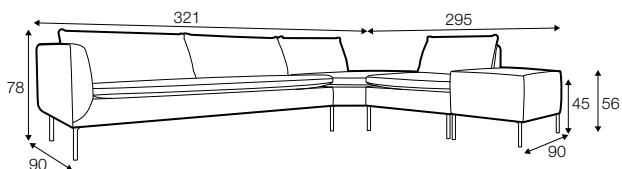

COVERS

fixed

SPECIAL

modular system

corner - footstool high
available only
in standard comfort

footstool 90x64

2 seater

3 seater

set 1 right / or left

3 seater left / or right + corner open end right / or left
+ 1 seat element without armrests + corner - footstool high

set 2 right / or left

3 seater left / or right + corner - footstool high
+ 1 seat element right / or left

set 3 right / or left

3 seater left / or right + corner 90 + 1 seat element without
armrests + corner open end right / or left

set 4 right / or left

3 seater left / or right + divan right / or left

set 5 right / or left

corner 90°

corner open end
right / or left

divan right/ or left

extra dimensions

depth of sofa seat

accessories

headrest L-80

headrest L-100