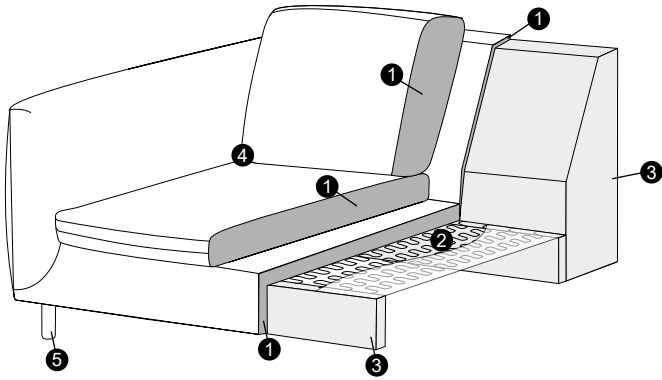

corner 90°

corner open end
right / or left

divan right/ or left

extra dimensions

depth of sofa seat

accessories

headrest L-80

headrest L-100

legs

no. 188
wood

no. 162
metal chrome,
painted black or grey
and brushed steel

profile

standard

1. polyurethane foam / high resilient polyurethane foam
2. springs
3. FSC® certified solid wood and wood based elements
4. fabric
5. solid wood/metal legs