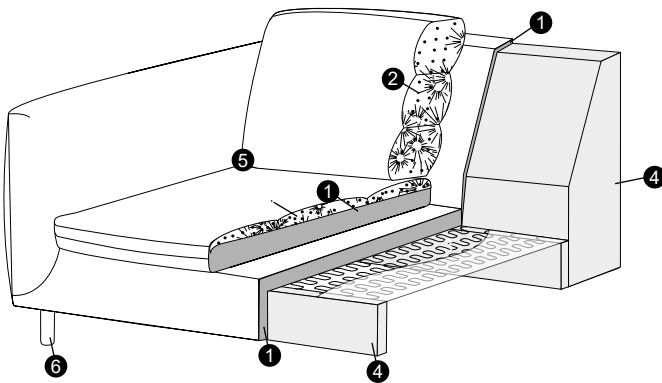

corner 90°

corner open end
right / or left

divan right/ or left

extra dimensions

depth of sofa seat

accessories

headrest L-80

headrest L-100

legs

no. 188
wood

no. 162
metal chrome,
painted black or grey
and brushed steel

profile

standard

1. polyurethane foam / high resilient polyurethane foam
2. springs
3. FSC® certified solid wood and wood based elements
4. fabric
5. solid wood/metal legs