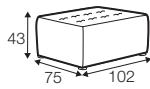

STD standard

FC fixed

modular system

All elements are freestanding.

3 seater

footstool 102x75

footstool 110x75
with box and veneer top

set 1 right / or left
element 168 left / or right
+ chaiselongue right / or left