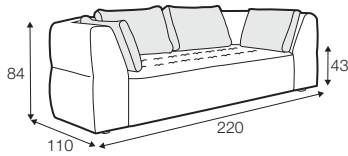

STD standard

FC fixed

modular system

All elements are freestanding.

3 seater

footstool 102x75

footstool 110x75
with box and veneer top

set 1 right / or left
element 168 left / or right
+ chaiselongue right / or left