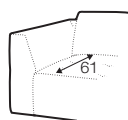

set 2 right / or left
element 128 left / or right + element 102
+ cozy corner right / or left

example set option I
element 168 left / or right + footstool 110x75
with box and veneer top + element 168 right / or left

example set option II
element 168 left / or right + footstool 110x75
with box and veneer top + element 168 right / or left

modular system

elements of the modular system

element 102

element 128
left / or right

chaiselongue
right / or left

corner 90°

element 142

element 168
left / or right

cozy corner
right / or left

extra dimensions

depth of seat

legs