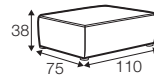

STD standard

FC fixed

modular system

All elements are freestanding.

3 seater

footstool 102x75

footstool 110x75
with box and veneer top

set 1 right / or left
element 168 left / or right
+ chaiselongue right / or left

set 2 right / or left
element 128 left / or right + element 102
+ cozy corner right / or left

example set option I
element 168 left / or right + footstool 110x75
with box and veneer top + element 168 right / or left