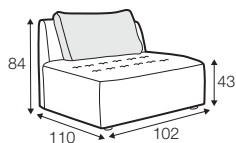

elements of the modular system

---

element 102