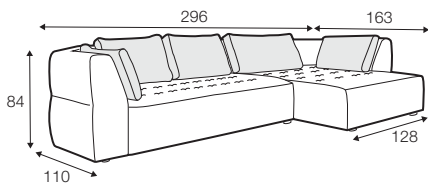

STD standard

FC fixed

modular system

All elements are freestanding.

3 seater

footstool 102x75

footstool 110x75
with box and veneer top

set 1 right / or left
element 168 left / or right
+ chaiselongue right / or left