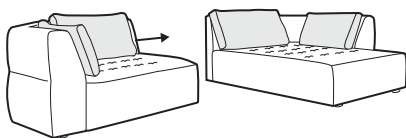

modular system