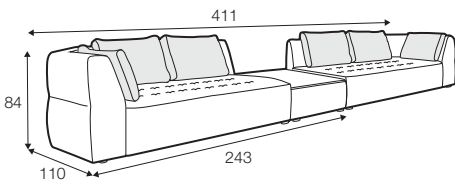

STD standard

FC fixed

modular system

All elements are freestanding.

3 seater

footstool 102x75

footstool 110x75
with box and veneer top

set 1 right / or left
element 168 left / or right
+ chaiselongue right / or left

set 2 right / or left
element 128 left / or right + element 102
+ cozy corner right / or left

example set option I
element 168 left / or right + footstool 110x75
with box and veneer top + element 168 right / or left