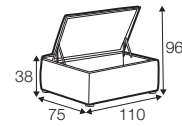

STD standard

FC fixed

modular system

All elements are freestanding.

3 seater

footstool 102x75

footstool 110x75
with box and veneer top

set 1 right / or left
element 168 left / or right
+ chaiselongue right / or left