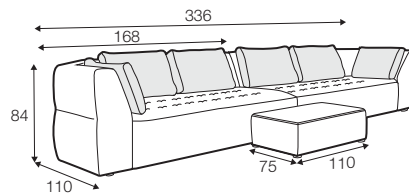

STD standard

FC fixed

modular system

All elements are freestanding.

3 seater

footstool 102x75

footstool 110x75
with box and veneer top

set 1 right / or left
element 168 left / or right
+ chaiselongue right / or left

set 2 right / or left
element 128 left / or right + element 102
+ cozy corner right / or left

example set option I
element 168 left / or right + footstool 110x75
with box and veneer top + element 168 right / or left