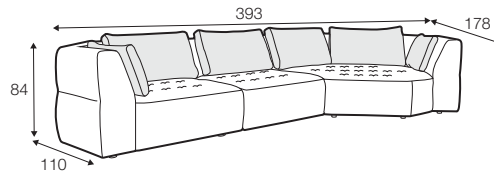

STD standard

FC fixed

modular system

All elements are freestanding.

3 seater

footstool 102x75

footstool 110x75
with box and veneer top

set 1 right / or left
element 168 left / or right
+ chaiselongue right / or left

set 2 right / or left
element 128 left / or right + element 102
+ cozy corner right / or left

example set option I
element 168 left / or right + footstool 110x75
with box and veneer top + element 168 right / or left