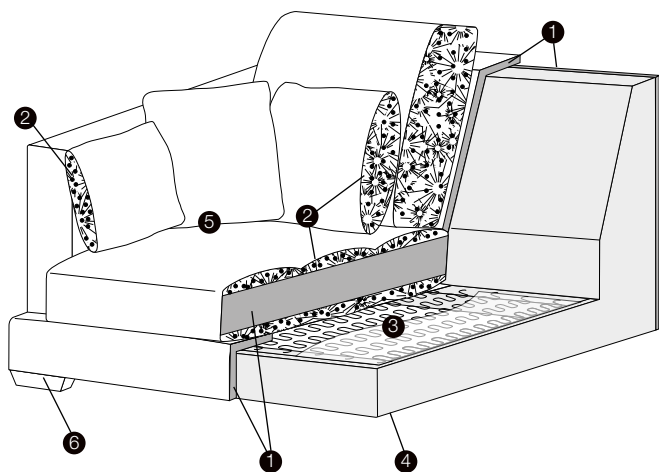

4 seater divided left / or right + divan right / or left

set 5

2 seater left + corner 90° + 2 seater right

modular system

elements of the modular system

2 seater left / or right

2 seater without armrests

4 seater left / or right

4 seater divided without armrests

divan right / or left

corner 90°

extra dimensions

depth of seat

accessories

cushion
40x40

cushion
45x45

legs

no. 07
wood

no. 84
metal chrome,
painted black or grey
and brushed steel*

profile

lux

1. polyurethane foam/ high resilient polyurethane foam
2. cushion chamber with mix of feather and silicone balls
3. springs
4. FSC® certified solid wood and wood based elements
5. fabric
6. FSC® certified solid wood or metal legs