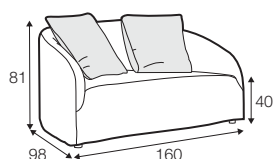

STD standard

COVERS

LC loose

Not available for UK market.

armchair

footstool 108x65

2 seater

3 seater

4 seater (divided)

extra dimensions

depth of seat

depth of seat
armchair

cushion
45x45

cushion
50x30

additional outdoor
cover for all elements
example 4 seater cover

legs