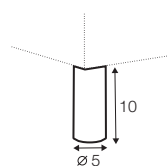

4 seater (divided)

extra dimensions

depth of seat

depth of seat
armchair

cushion
45x45

cushion
50x30

additional outdoor
cover for all elements
example 4 seater cover

legs