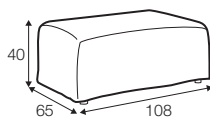

STD standard

COVERS

LC loose

Not available for UK market.

armchair

footstool 108x65

2 seater

3 seater

4 seater (divided)

extra dimensions

depth of seat

depth of seat
armchair

cushion
45x45

cushion
50x30

additional outdoor
cover for all elements
example 4 seater cover

legs