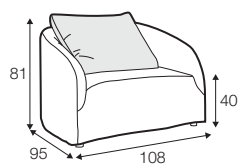

STD standard

COVERS

LC loose

Not available for UK market.

armchair

footstool 108x65

2 seater

3 seater

4 seater (divided)

extra dimensions

depth of seat

depth of seat
armchair

cushion
45x45

cushion
50x30

additional outdoor
cover for all elements
example 4 seater cover

legs