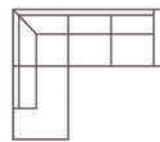

ETNA

Etna sleeping collection offers you all:
a stylish and functional sofa with a generous sleeping solution,
which has bonnell springs for ultimate comfort.

ETNA

Chaiselongue

3 seater
Art. Nr.: 16255
Dimensions:
A-H90 x D89 x W228cm
B-H90 x D89 x W230cm
E-H90 x D89 x W232cm
Sleeping dimensions:
144 x 190cm
Storage box

Chaiselongue (L)
Art. Nr.: 16172
Dimensions:
A-H90 x D155 x W240cm
B-H90 x D155 x W242cm
E-H90 x D155 x W244cm
Sleeping dimensions:
206 x 144cm
Storage box

Chaiselongue (R)
Art. Nr.: 16173
Dimensions:
A-H90 x D155 x W240cm
B-H90 x D155 x W242cm
E-H90 x D155 x W244cm
Sleeping dimensions:
206 x 144cm
Storage box

Open corner (L)
Art. Nr.: 16174
Dimensions:
A-H90 x D226 x W240cm
B-H90 x D226 x W241cm
E-H90 x D226 x W242cm
Sleeping dimensions:
212 x 144cm
Storage box

Open corner (R)
Art. Nr.: 16175
Dimensions:
A-H90 x D226 x W240cm
B-H90 x D226 x W241cm
E-H90 x D226 x W242cm
Sleeping dimensions:
212 x 144cm
Storage box

U shape (L)
Art. Nr.: 16176
Dimensions:
A-H90 x D226 x W309cm
B-H90 x D226 x W310cm
E-H90 x D226 x W311cm
Sleeping dimensions:
144 x 284cm
Storage box

U shape (R)
Art. Nr.: 16177
Dimensions:
A-H90 x D226 x W309cm
B-H90 x D226 x W310cm
E-H90 x D226 x W311cm
Sleeping dimensions:
144 x 284cm
Storage box