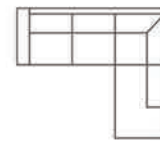

ETNA

Etna sleeping collection offers you all:
a stylish and functional sofa with a generous sleeping solution,
which has bonnell springs for ultimate comfort.

ETNA

Chaiselongue

3 seater
Art. Nr.: 16255
Dimensions:
A-H90 x D89 x W228cm
B-H90 x D89 x W230cm
E-H90 x D89 x W232cm
Sleeping dimensions:
144 x 190cm
Storage box

Chaiselongue (L)
Art. Nr.: 16172
Dimensions:
A-H90 x D155 x W240cm
B-H90 x D155 x W242cm
E-H90 x D155 x W244cm
Sleeping dimensions:
206 x 144cm
Storage box

Chaiselongue (R)
Art. Nr.: 16173
Dimensions:
A-H90 x D155 x W240cm
B-H90 x D155 x W242cm
E-H90 x D155 x W244cm
Sleeping dimensions:
206 x 144cm
Storage box

Open corner (L)
Art. Nr.: 16174
Dimensions:
A-H90 x D226 x W240cm
B-H90 x D226 x W241cm
E-H90 x D226 x W242cm
Sleeping dimensions:
212 x 144cm
Storage box

Open corner (R)
Art. Nr.: 16175
Dimensions:
A-H90 x D226 x W240cm
B-H90 x D226 x W241cm
E-H90 x D226 x W242cm
Sleeping dimensions:
212 x 144cm
Storage box

U shape (L)
Art. Nr.: 16176
Dimensions:
A-H90 x D226 x W309cm
B-H90 x D226 x W310cm
E-H90 x D226 x W311cm
Sleeping dimensions:
144 x 284cm
Storage box

U shape (R)
Art. Nr.: 16177
Dimensions:
A-H90 x D226 x W309cm
B-H90 x D226 x W310cm
E-H90 x D226 x W311cm
Sleeping dimensions:
144 x 284cm
Storage box