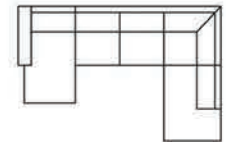

ETNA

Etna sleeping collection offers you all:
a stylish and functional sofa with a generous sleeping solution,
which has bonnell springs for ultimate comfort.

ETNA

Chaiselongue

3 seater
Art. Nr.: 16255
Dimensions:
A-H90 x D89 x W228cm
B-H90 x D89 x W230cm
E-H90 x D89 x W232cm
Sleeping dimensions:
144 x 190cm
Storage box

Chaiselongue (L)
Art. Nr.: 16172
Dimensions:
A-H90 x D155 x W240cm
B-H90 x D155 x W242cm
E-H90 x D155 x W244cm
Sleeping dimensions:
206 x 144cm
Storage box

Chaiselongue (R)
Art. Nr.: 16173
Dimensions:
A-H90 x D155 x W240cm
B-H90 x D155 x W242cm
E-H90 x D155 x W244cm
Sleeping dimensions:
206 x 144cm
Storage box

Open corner (L)
Art. Nr.: 16174
Dimensions:
A-H90 x D226 x W240cm
B-H90 x D226 x W241cm
E-H90 x D226 x W242cm
Sleeping dimensions:
212 x 144cm
Storage box

Open corner (R)
Art. Nr.: 16175
Dimensions:
A-H90 x D226 x W240cm
B-H90 x D226 x W241cm
E-H90 x D226 x W242cm
Sleeping dimensions:
212 x 144cm
Storage box

U shape (L)
Art. Nr.: 16176
Dimensions:
A-H90 x D226 x W309cm
B-H90 x D226 x W310cm
E-H90 x D226 x W311cm
Sleeping dimensions:
144 x 284cm
Storage box

U shape (R)
Art. Nr.: 16177
Dimensions:
A-H90 x D226 x W309cm
B-H90 x D226 x W310cm
E-H90 x D226 x W311cm
Sleeping dimensions:
144 x 284cm
Storage box