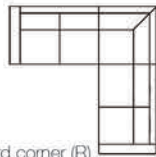

Chaiselongue (L)
Art. Nr.: 16172
Dimensions:
A-H90 x D155 x W240cm
B-H90 x D155 x W242cm
E-H90 x D155 x W244cm
Sleeping dimensions:
206 x 144cm
Storage box

Chaiselongue (R)
Art. Nr.: 16173
Dimensions:
A-H90 x D155 x W240cm
B-H90 x D155 x W242cm
E-H90 x D155 x W244cm
Sleeping dimensions:
206 x 144cm
Storage box

Open corner (L)
Art. Nr.: 16174
Dimensions:
A-H90 x D226 x W240cm
B-H90 x D226 x W241cm
E-H90 x D226 x W242cm
Sleeping dimensions:
212 x 144cm
Storage box

Open corner (R)
Art. Nr.: 16175
Dimensions:
A-H90 x D226 x W240cm
B-H90 x D226 x W241cm
E-H90 x D226 x W242cm
Sleeping dimensions:
212 x 144cm
Storage box

U shape (L)
Art. Nr.: 16176
Dimensions:
A-H90 x D226 x W309cm
B-H90 x D226 x W310cm
E-H90 x D226 x W311cm
Sleeping dimensions:
144 x 284cm
Storage box

U shape (R)
Art. Nr.: 16177
Dimensions:
A-H90 x D226 x W309cm
B-H90 x D226 x W310cm
E-H90 x D226 x W311cm
Sleeping dimensions:
144 x 284cm
Storage box

Standard corner (L)
Art. No: 16256
A-H90 x D240 x W240
B-H90 x D241 x W241
E-H90 x D242 x W242
Sleeping dimensions:
212 x 144cm
Storage box

Standard corner (R)
Art. No: 16257
A-H90 x D240 x W240
B-H90 x D241 x W241
E-H90 x D242 x W242
Sleeping dimensions:
212 x 144cm
Storage box