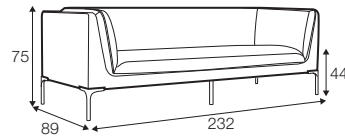

COVERS

FC fixed

SPECIAL

modular system

All elements available in combination fabric and leather.

armchair

footstool 114x82

2 seater

3 seater

3,5 seater

set 1 right / or left

3 seater left / or right + chaiselongue right / or left

set 2 right / or left

3 seater left / or right + corner 90° + 3 seater right / or left

example

mix fabric and leather

modular system

elements of the modular system

2 seater left / or right

3 seater left / or right

corner 90°

chaiselongue right / or left

extra dimensions

depth of seat