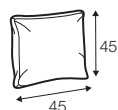

3 seater

3,5 seater

set 1 right / or left

3 seater left / or right + chaiselongue right / or left

set 2 right / or left

3 seater left / or right + corner 90° + 3 seater right / or left

example

mix fabric and leather

modular system

elements of the modular system

2 seater left / or right

3 seater left / or right

corner 90°

chaiselongue right / or left

extra dimensions

depth of seat

accessories

cushion
45x45

cushion
50x30

legs

no. 198
metal chrome,
painted black or grey,
brass gold
and brushed steel*

*please check a cost of brushed steel finish with a sale representative

Sits reserves the right to change construction of products and components used due to improving durability of product and customer satisfaction without any further notice. Explicit ± 2 cm tolerance of all elements sizes.