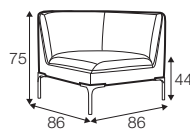

3 seater

3,5 seater

set 1 right / or left

3 seater left / or right + chaiselongue right / or left

set 2 right / or left

3 seater left / or right + corner 90° + 3 seater right / or left

example

mix fabric and leather

modular system

elements of the modular system

2 seater left / or right

3 seater left / or right

corner 90°

chaiselongue right / or left

extra dimensions

depth of seat

accessories

cushion
45x45

cushion
50x30

legs

no. 198
metal chrome,
painted black or grey,
brass gold
and brushed steel*

*please check a cost of brushed steel finish with a sale representative

Sits reserves the right to change construction of products and components used due to improving durability of product and customer satisfaction without any further notice. Explicit ± 2 cm tolerance of all elements sizes.