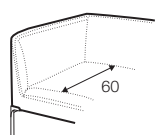

3 seater

3,5 seater

set 1 right / or left

3 seater left / or right + chaiselongue right / or left

set 2 right / or left

3 seater left / or right + corner 90° + 3 seater right / or left

example

mix fabric and leather

modular system

elements of the modular system

2 seater left / or right

3 seater left / or right

corner 90°

chaiselongue right / or left

extra dimensions

depth of seat

accessories

cushion
45x45

cushion
50x30

legs

no. 198
metal chrome,
painted black or grey,
brass gold
and brushed steel*

*please check a cost of brushed steel finish with a sale representative

Sits reserves the right to change construction of products and components used due to improving durability of product and customer satisfaction without any further notice. Explicit ± 2 cm tolerance of all elements sizes.