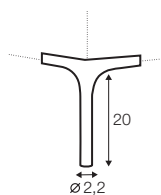

modular system

elements of the modular system

2 seater left / or right

3 seater left / or right

corner 90°

chaiselongue right / or left

extra dimensions

depth of seat

accessories

cushion
45x45

cushion
50x30

legs

no. 198
metal chrome,
painted black or grey,
brass gold
and brushed steel*

*please check a cost of brushed steel finish with a sale representative

Sits reserves the right to change construction of products and components used due to improving durability of product and customer satisfaction without any further notice. Explicit ± 2 cm tolerance of all elements sizes.