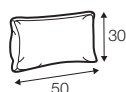

3 seater

3,5 seater

set 1 right / or left

3 seater left / or right + chaiselongue right / or left

set 2 right / or left

3 seater left / or right + corner 90° + 3 seater right / or left

example

mix fabric and leather

modular system

elements of the modular system

2 seater left / or right

3 seater left / or right

corner 90°

chaiselongue right / or left

extra dimensions

depth of seat

accessories

cushion
45x45

cushion
50x30

legs

no. 198
metal chrome,
painted black or grey,
brass gold
and brushed steel*

*please check a cost of brushed steel finish with a sale representative

Sits reserves the right to change construction of products and components used due to improving durability of product and customer satisfaction without any further notice. Explicit ± 2 cm tolerance of all elements sizes.