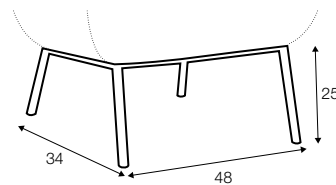

no. 189A

metal chrome,
painted black or grey
and brushed steel