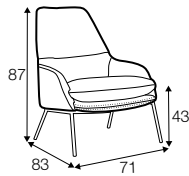

COVERS

FC fixed

armchair

armchair fabric with
leather on seat frame

footstool 57x45
on metal frame

extra dimensions

depth of seat

legs