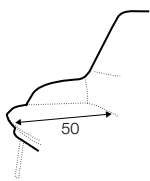

COVERS

FC fixed

armchair

armchair fabric with
leather on seat frame

footstool 57x45
on metal frame

extra dimensions

depth of seat

legs