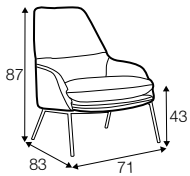

COVERS

FC fixed

armchair

armchair fabric with
leather on seat frame

footstool 57x45
on metal frame

extra dimensions

depth of seat

legs