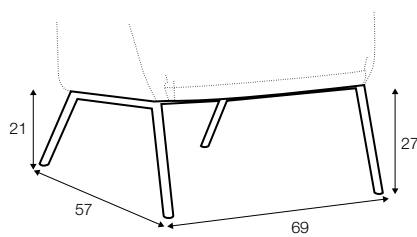

COVERS

FC fixed

armchair

armchair fabric with
leather on seat frame

footstool 57x45
on metal frame

extra dimensions

depth of seat

legs