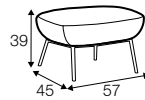

COVERS

FC fixed

armchair

armchair fabric with
leather on seat frame

footstool 57x45
on metal frame

extra dimensions

depth of seat

legs