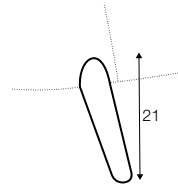

### extra dimensions

depth of  
armchair seat

depth of  
sofa seat

### legs

The width of the sofas depends on the legs. The difference is 5 cm overall dimensions.

no. 158  
wood  
front

no. 158A  
wood  
back

no. 159  
wood  
front

no. 159A  
wood  
back

no. 159B  
wood  
only chaiselongue