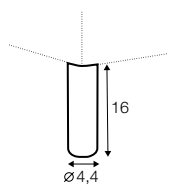

### extra dimensions

depth of  
armchair seat

depth of  
sofa seat

### legs

The width of the sofas depends on the legs. The difference is 5 cm overall dimensions.

no. 158  
wood  
front

no. 158A  
wood  
back

no. 159  
wood  
front

no. 159A  
wood  
back

no. 159B  
wood  
only chaiselongue