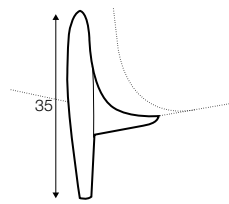

### extra dimensions

depth of  
armchair seat

depth of  
sofa seat

### legs

The width of the sofas depends on the legs. The difference is 5 cm overall dimensions.

no. 158  
wood  
front

no. 158A  
wood  
back

no. 159  
wood  
front

no. 159A  
wood  
back

no. 159B  
wood  
only chaiselongue