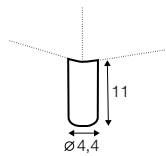

### extra dimensions

depth of  
armchair seat

depth of  
sofa seat

### legs

The width of the sofas depends on the legs. The difference is 5 cm overall dimensions.

no. 158  
wood  
front

no. 158A  
wood  
back

no. 159  
wood  
front

no. 159A  
wood  
back

no. 159B  
wood  
only chaiselongue