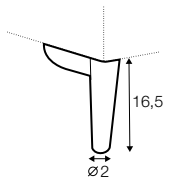

### extra dimensions

depth of  
armchair seat

depth of  
sofa seat

### legs

The width of the sofas depends on the legs. The difference is 5 cm overall dimensions.

no. 158  
wood  
front

no. 158A  
wood  
back

no. 159  
wood  
front

no. 159A  
wood  
back

no. 159B  
wood  
only chaiselongue