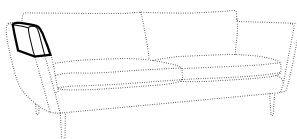

set 4 right / or left
3 seater left / or right + divan right / or left

set 5 right / or left
chaiselongue left / or right + 2 seater without armrests
+ divan right/or left

set 6 right / or left
3 seater left / or right + corner 90° + 2 seater right / or left

elements of the modular system

2 seater left / or right

2 seater without armrests

3 seater left / or right

3 seater without armrests

element 125 left / or right

corner 90°

chaiselongue right / or left

chaiselongue wide right / or left

divan right / or left

extra dimensions

depth of sofas

depth of armchair

accessories

headrest L-62

headrest L-77

endpart left / or right

armrest protection

legs

no. 186
wood

sofas H-19
footstool for armchair H-19
armchair: front H-21 back H-19
corner, divan: H-19

no. 160
metal chrome,
painted black or grey
and brushed steel