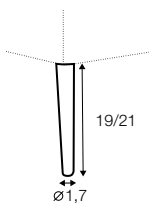

legs

---

no. 186
wood

sofas H-19
footstool for armchair H-19
armchair: front H-21 back H-19
corner, divan: H-19