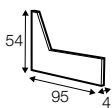

set 4 right / or left
3 seater left / or right + divan right / or left

set 5 right / or left
chaiselongue left / or right + 2 seater without armrests
+ divan right/or left

set 6 right / or left
3 seater left / or right + corner 90° + 2 seater right / or left

elements of the modular system

2 seater left / or right

2 seater without armrests

3 seater left / or right

3 seater without armrests

element 125 left / or right

corner 90°

chaiselongue right / or left

chaiselongue wide right / or left

divan right / or left

extra dimensions

depth of sofas

depth of armchair

accessories

headrest L-62

headrest L-77

endpart left / or right

armrest protection

legs

no. 186
wood

sofas H-19
footstool for armchair H-19
armchair: front H-21 back H-19
corner, divan: H-19

no. 160
metal chrome,
painted black or grey
and brushed steel