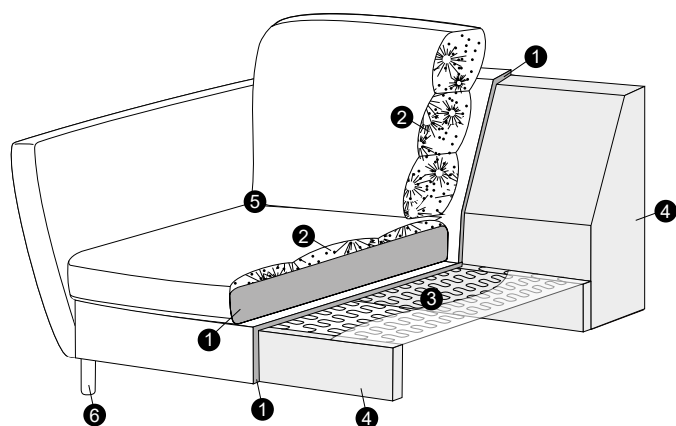

chaiselongue wide right / or left

divan right / or left

extra dimensions

depth of sofas

depth of armchair

accessories

headrest L-62

headrest L-77

endpart left / or right

armrest protection

legs

no. 186
wood

sofas H-19
footstool for armchair H-19
armchair: front H-21 back H-19
corner, divan: H-19

no. 160
metal chrome,
painted black or grey
and brushed steel

sofas H-20
footstool for armchair H-20
armchair: front H-22 back H-20
divan: front H20 back 160A H20
corner 160A H20

profile

standard

1. polyurethane foam / high resilient polyurethane foam
2. silicone balls
3. springs
4. FSC® certified solid wood and wood based elements
5. fabric
6. solid wood/metal legs