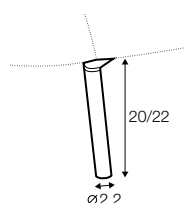

chaiselongue wide right / or left

divan right / or left

extra dimensions

depth of sofas

depth of armchair

accessories

headrest L-62

headrest L-77

endpart left / or right

armrest protection

legs

no. 186
wood

sofas H-19
footstool for armchair H-19
armchair: front H-21 back H-19
corner, divan: H-19

no. 160
metal chrome,
painted black or grey
and brushed steel