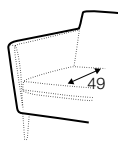

set 4 right / or left
3 seater left / or right + divan right / or left

set 5 right / or left
chaiselongue left / or right + 2 seater without armrests
+ divan right/or left

set 6 right / or left
3 seater left / or right + corner 90° + 2 seater right / or left

elements of the modular system

2 seater left / or right

2 seater without armrests

3 seater left / or right

3 seater without armrests

element 125 left / or right

corner 90°

chaiselongue right / or left

chaiselongue wide right / or left

divan right / or left

extra dimensions

depth of sofas

depth of armchair

accessories

headrest L-62

headrest L-77