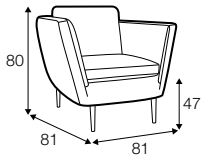

LCV loose with velcro

modular system

armchair

footstool 80x70

footstool 50x40
only for armchair

2 seater

3 seater

4 seater divided with two cushions

4 seater divided

set 1 right / or left
2 seater left / or right + chaiselongue right / or left

set 2 right / or left
3 seater left / or right + chaiselongue wide right / or left

set 3 right / or left
2 seater left / or right + divan right / or left

set 4 right / or left
3 seater left / or right + divan right / or left

set 5 right / or left
chaiselongue left / or right + 2 seater without armrests
+ divan right/or left

set 6 right / or left
3 seater left / or right + corner 90° + 2 seater right / or left

chaiselongue wide right / or left

divan right / or left

extra dimensions

depth of sofas

depth of armchair

accessories

headrest L-62

headrest L-77