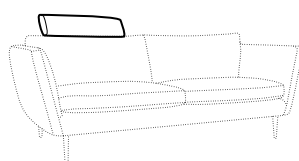

set 4 right / or left
3 seater left / or right + divan right / or left

set 5 right / or left
chaiselongue left / or right + 2 seater without armrests
+ divan right/or left

set 6 right / or left
3 seater left / or right + corner 90° + 2 seater right / or left

elements of the modular system

2 seater left / or right

2 seater without armrests

3 seater left / or right

3 seater without armrests

element 125 left / or right

corner 90°

chaiselongue right / or left

chaiselongue wide right / or left

divan right / or left

extra dimensions

depth of sofas

depth of armchair

accessories

headrest L-62

headrest L-77

endpart left / or right

armrest protection

legs

no. 186
wood

sofas H-19
footstool for armchair H-19
armchair: front H-21 back H-19
corner, divan: H-19

no. 160
metal chrome,
painted black or grey
and brushed steel