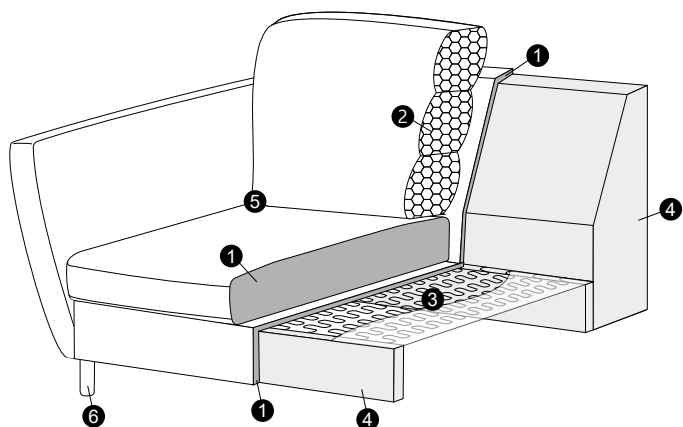

chaiselongue wide right / or left

divan right / or left

extra dimensions

depth of sofas

depth of armchair

accessories

headrest L-62

headrest L-77

endpart left / or right

armrest protection

legs

no. 186
wood

sofas H-19
footstool for armchair H-19
armchair: front H-21 back H-19
corner, divan: H-19

no. 160
metal chrome,
painted black or grey
and brushed steel

sofas H-20
footstool for armchair H-20
armchair: front H-22 back H-20
divan: front H20 back 160A H20
corner 160A H20

profile

standard

1. polyurethane foam / high resilient polyurethane foam
2. silicone balls
3. springs
4. FSC® certified solid wood and wood based elements
5. fabric
6. solid wood/metal legs