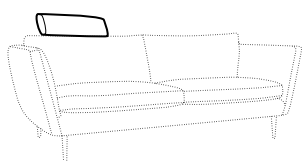

set 4 right / or left
3 seater left / or right + divan right / or left

set 5 right / or left
chaiselongue left / or right + 2 seater without armrests
+ divan right/or left

set 6 right / or left
3 seater left / or right + corner 90° + 2 seater right / or left

elements of the modular system

2 seater left / or right

2 seater without armrests

3 seater left / or right

3 seater without armrests

element 125 left / or right

corner 90°

chaiselongue right / or left

chaiselongue wide right / or left

divan right / or left

extra dimensions

depth of sofas

depth of armchair

accessories

headrest L-62

headrest L-77

endpart left / or right

armrest protection

legs

no. 186
wood

sofas H-19
footstool for armchair H-19
armchair: front H-21 back H-19
corner, divan: H-19

no. 160
metal chrome,
painted black or grey
and brushed steel