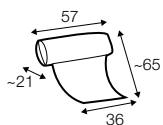

accessories

---

headrest L-57