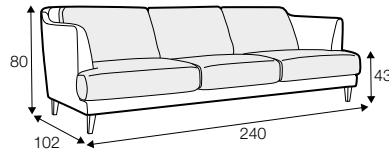

armchair

love seat

footstool 70x45

footstool 90x45

2 seater

3 seater

3XL seater  
with 2 cushions

3XL seater  
with 3 cushions

set 1 right / or left  
2 seater left / or right + chaiselongue right / or left

set 2 right / or left  
3 seater left / or right + chaiselongue wide right / or left

## extra dimensions

depth of seat