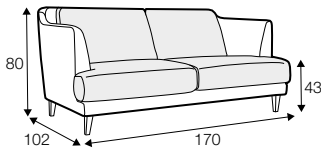

armchair

love seat

footstool 70x45

footstool 90x45

2 seater

3 seater

3XL seater  
with 2 cushions

3XL seater  
with 3 cushions

set 1 right / or left  
2 seater left / or right + chaiselongue right / or left

set 2 right / or left  
3 seater left / or right + chaiselongue wide right / or left

## extra dimensions

depth of seat