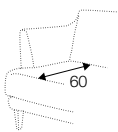

armchair

love seat

footstool 70x45

footstool 90x45

2 seater

3 seater

3XL seater  
with 2 cushions

3XL seater  
with 3 cushions

set 1 right / or left  
2 seater left / or right + chaiselongue right / or left

set 2 right / or left  
3 seater left / or right + chaiselongue wide right / or left

## extra dimensions

depth of seat