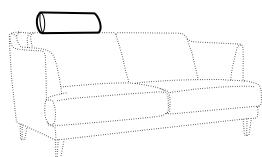

accessories

---

headrest L-57